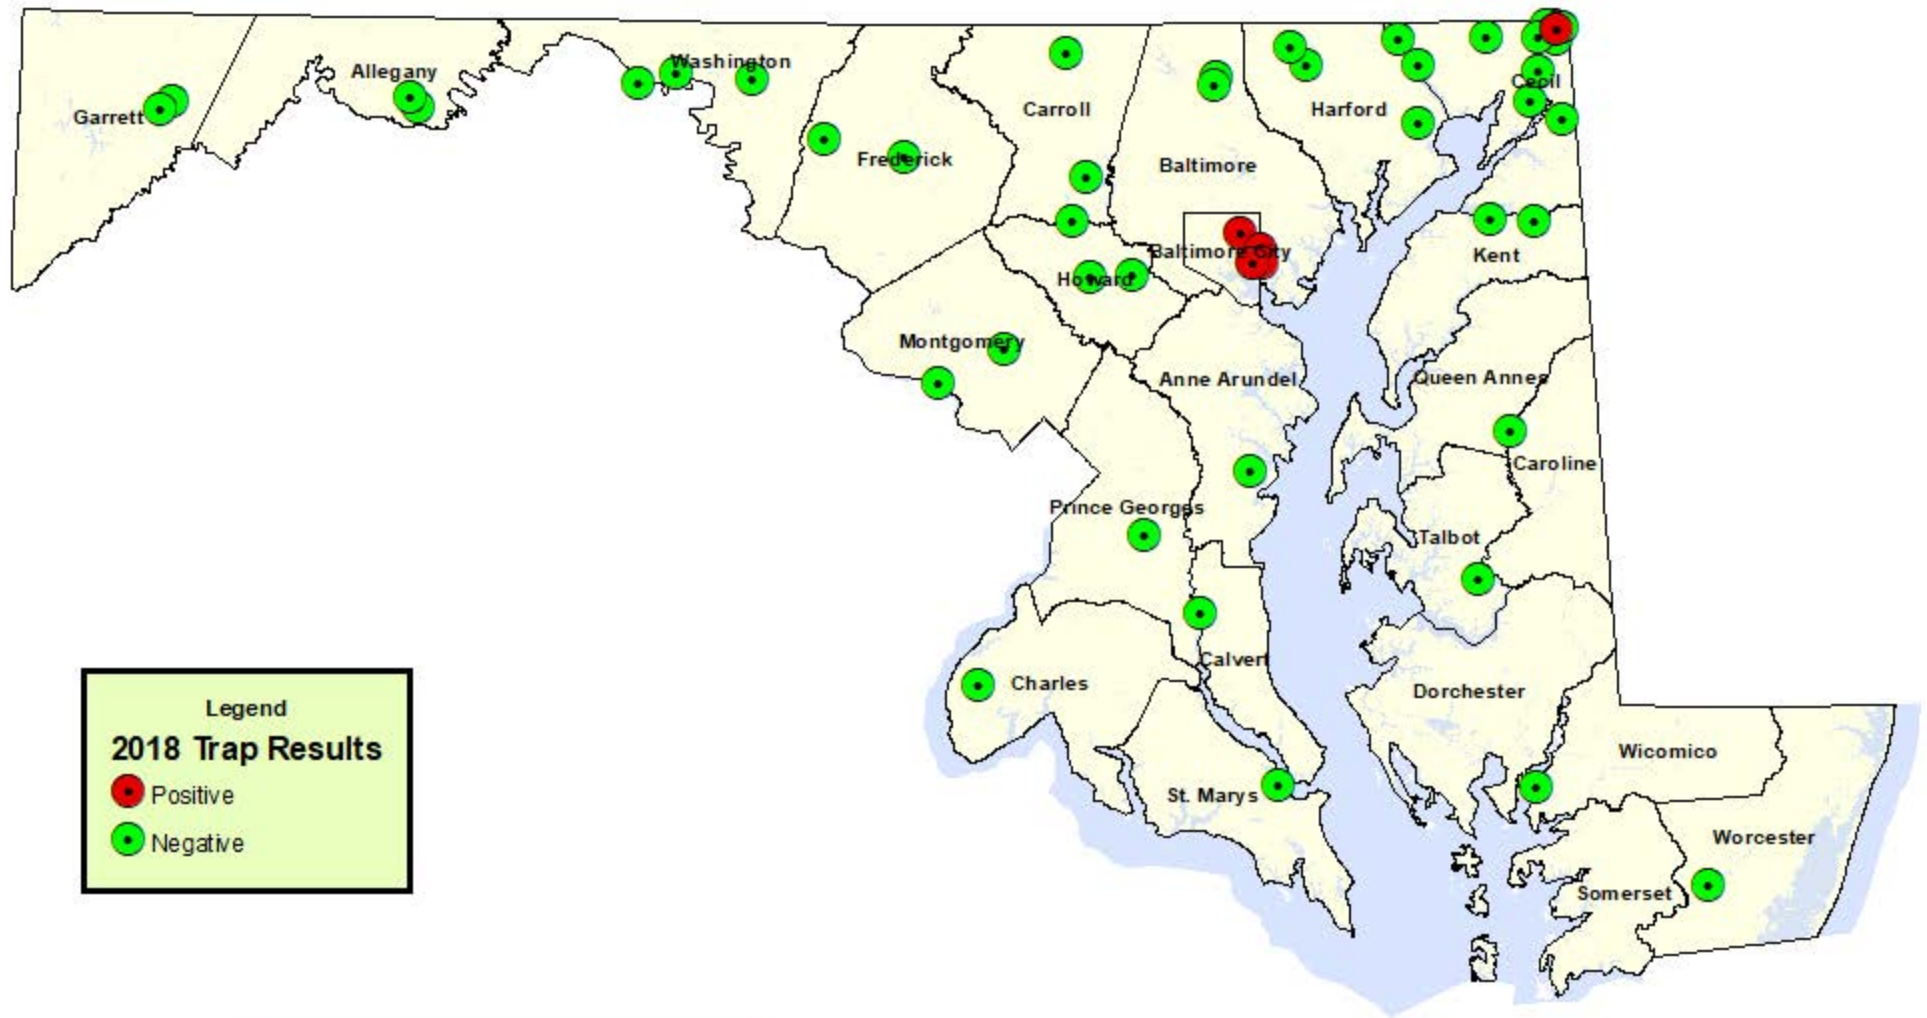

Maryland Department of Agriculture 2018 Walnut Twig Beetle Survey Forest Pest Management Section

Legend
2018 Trap Results
● Positive
● Negative

Map Prepared By H. Disque