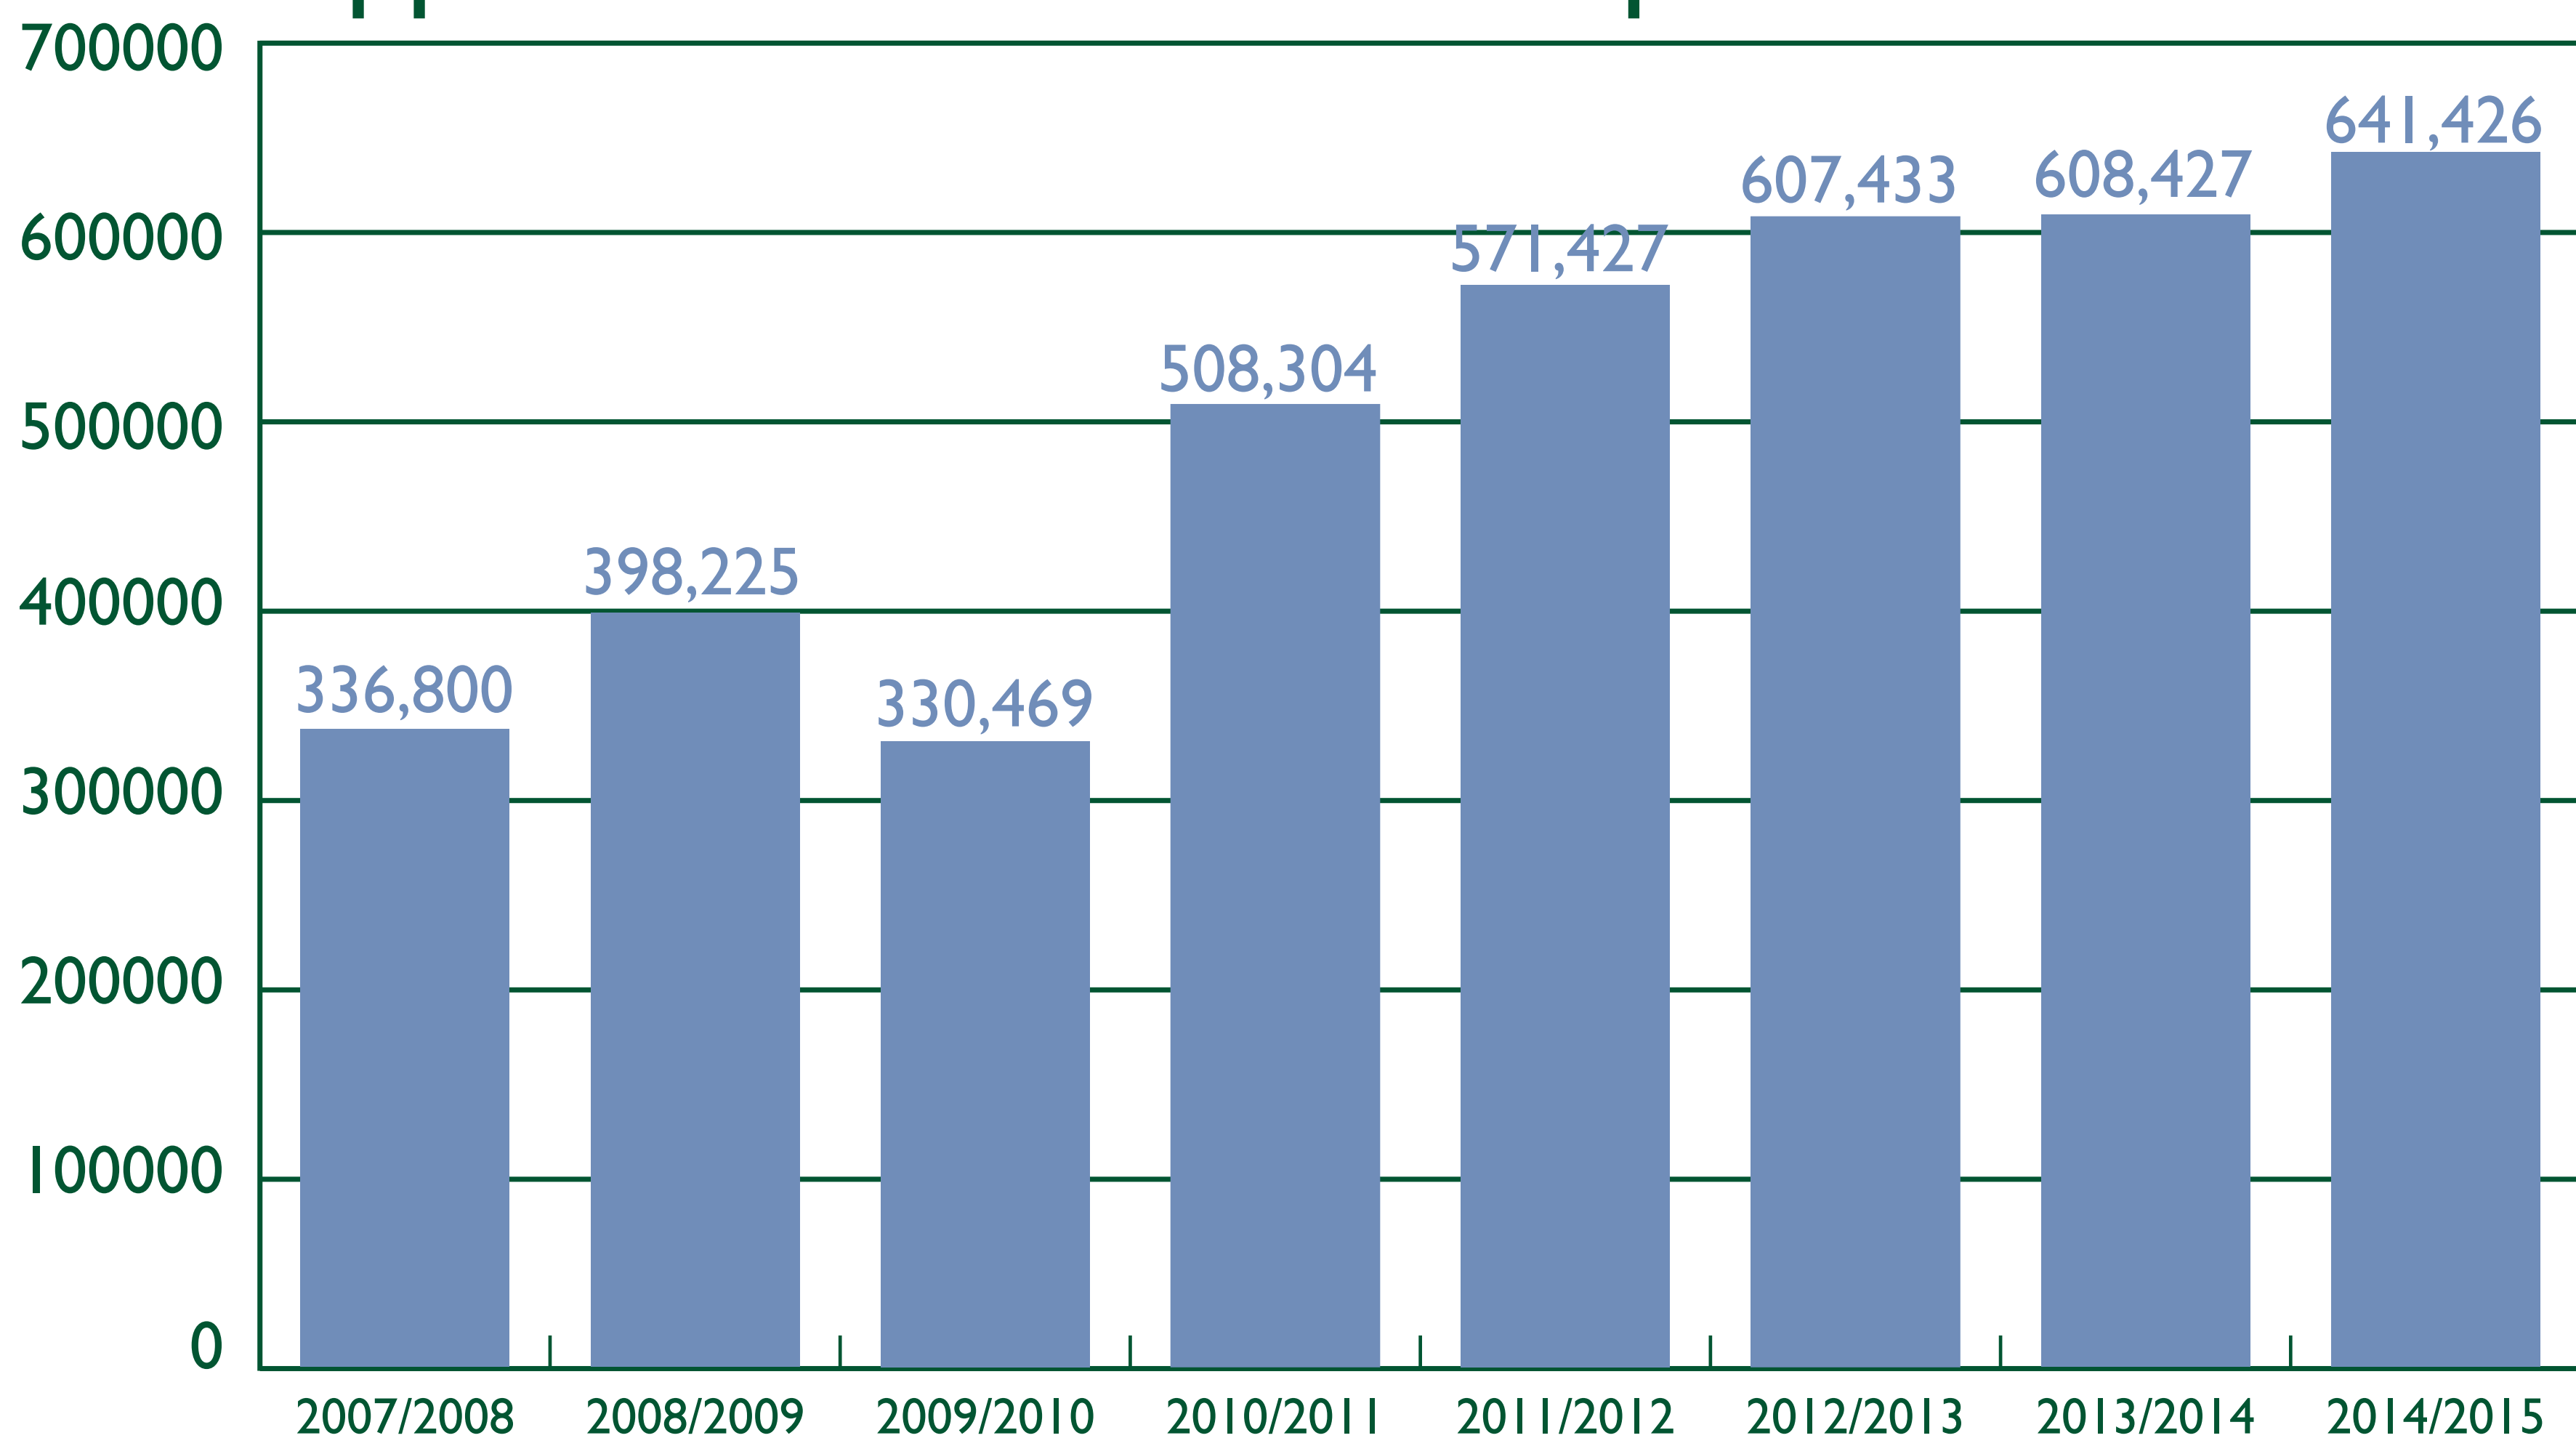

Maryland's Cover Crop Program

Applications for Cover Crop Acres 2007-2014

Cover Crop Applicants 2007-2014