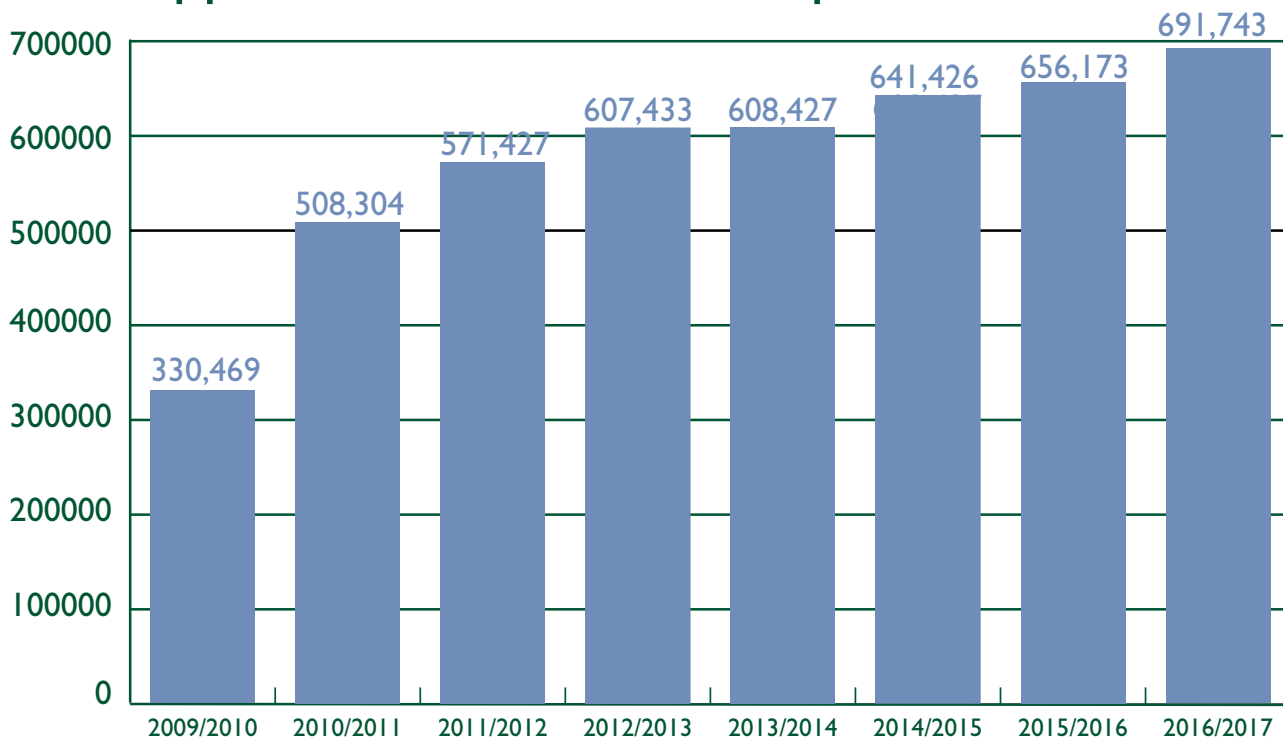

Maryland's Cover Crop Program

Applications for Cover Crop Acres 2009-2016

Cover Crop Applicants 2009-2016